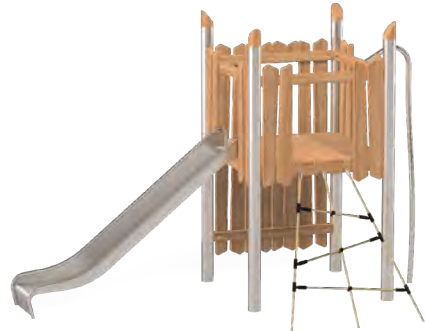

Robinio 18104

3+