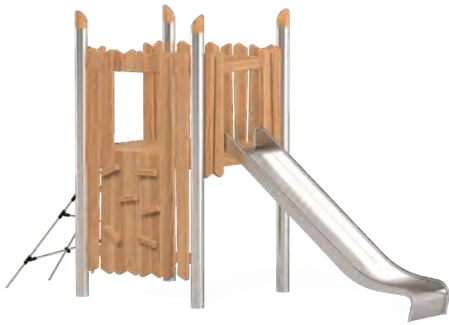

Robinio 18103

3+