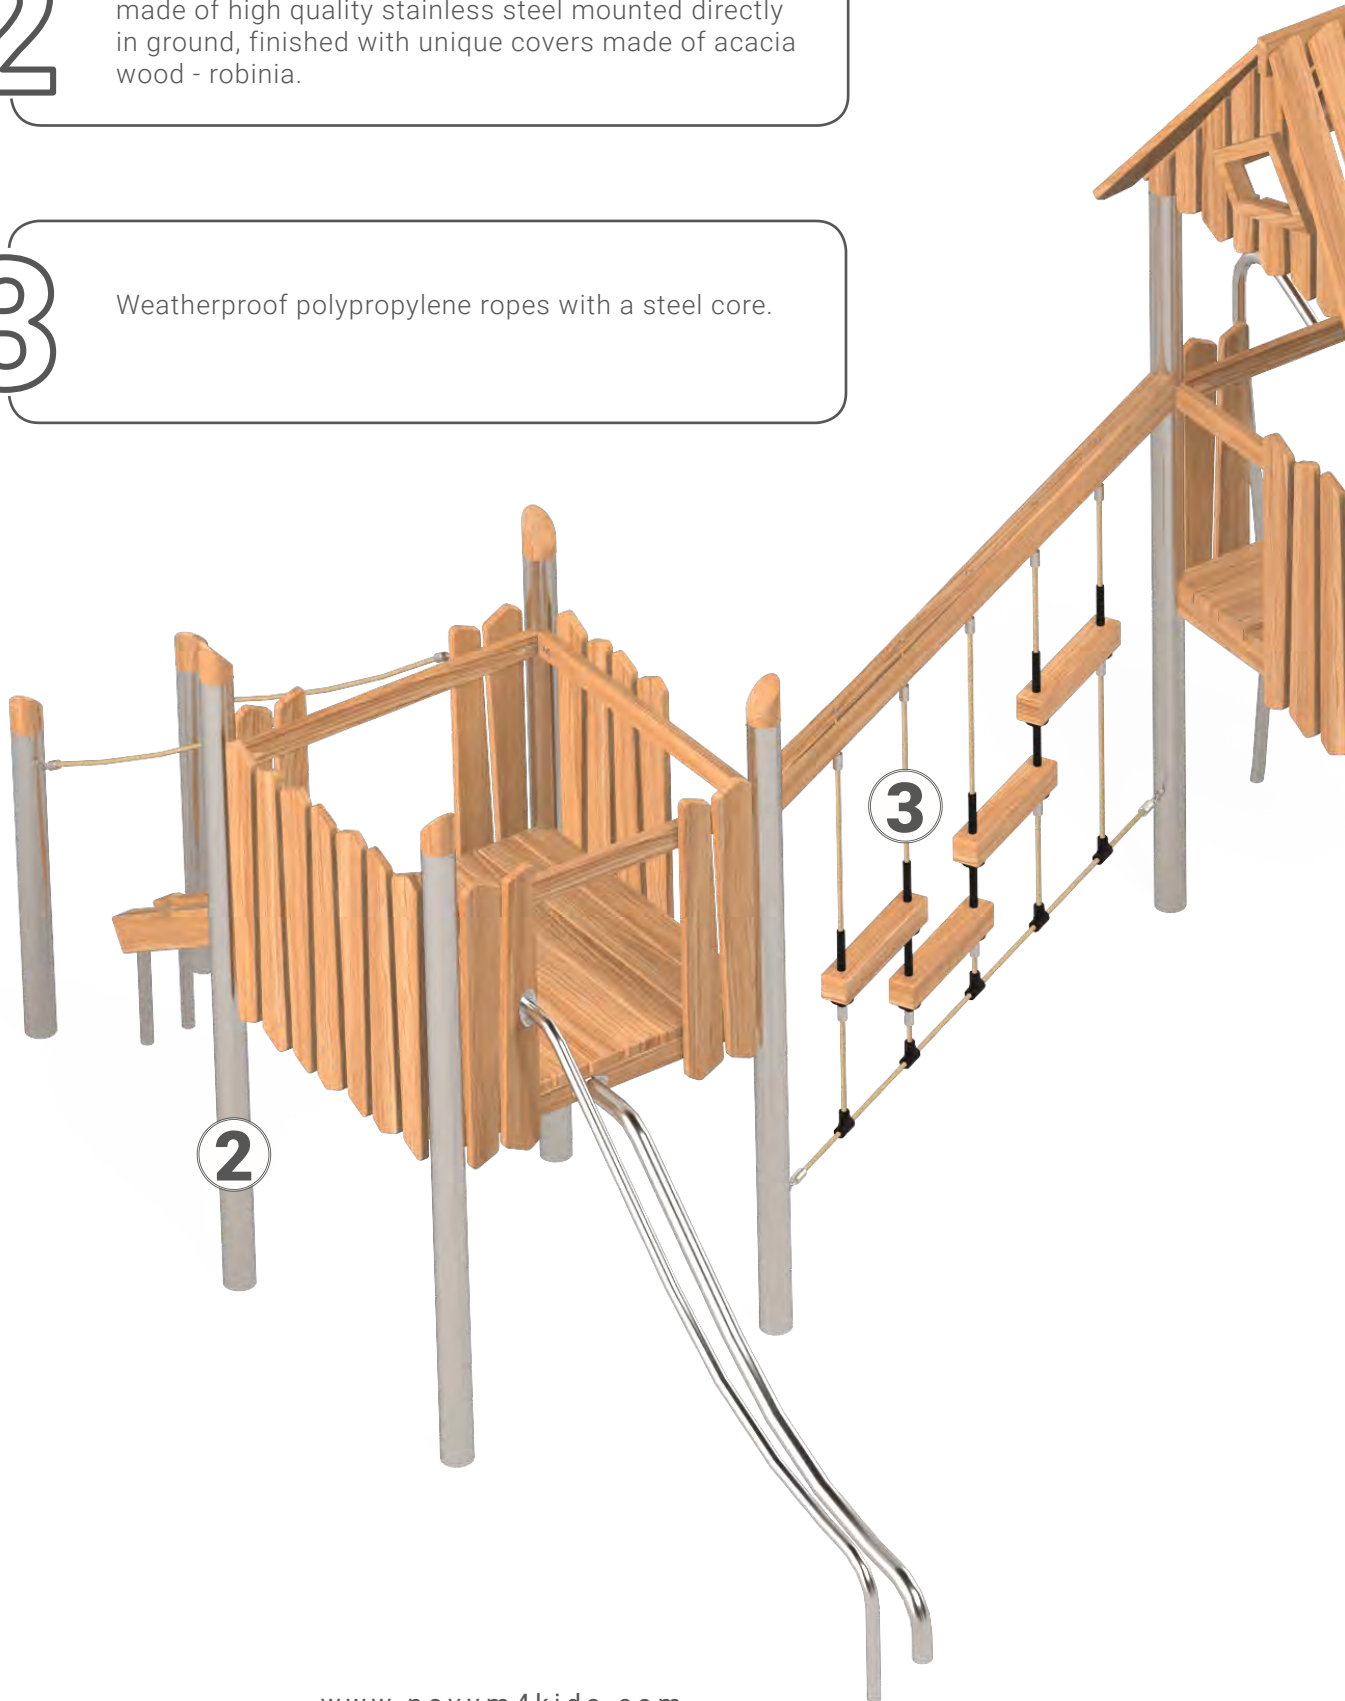

Collection

Robini

New exclusive series of devices created for very demanding users. Interesting and difficult to overcome entrances, several climbing walls, challenging passages stimulate action, require planning of movements and hence push the children to overcome obstacles. Massive, stainless steel construction poles, beautiful and durable acacia wood give this play line an unusual appearance and a prestigious character.

- **round poles of high-quality stainless steel mounted directly in the ground,**

- **all wooden elements made of extremely strong, weather-resistant acacia wood - robinia, protected with colourless glaze**

- **stainless steel connectors and slides,**
- **weatherproof polypropylene ropes with a steel core**

1

All wooden elements made of extremely durable acacia wood - robinia, secured with a colorless protective agent.

2

The structural element of the collection - round poles made of high quality stainless steel mounted directly in ground, finished with unique covers made of acacia wood - robinia.

3

Weatherproof polypropylene ropes with a steel core.