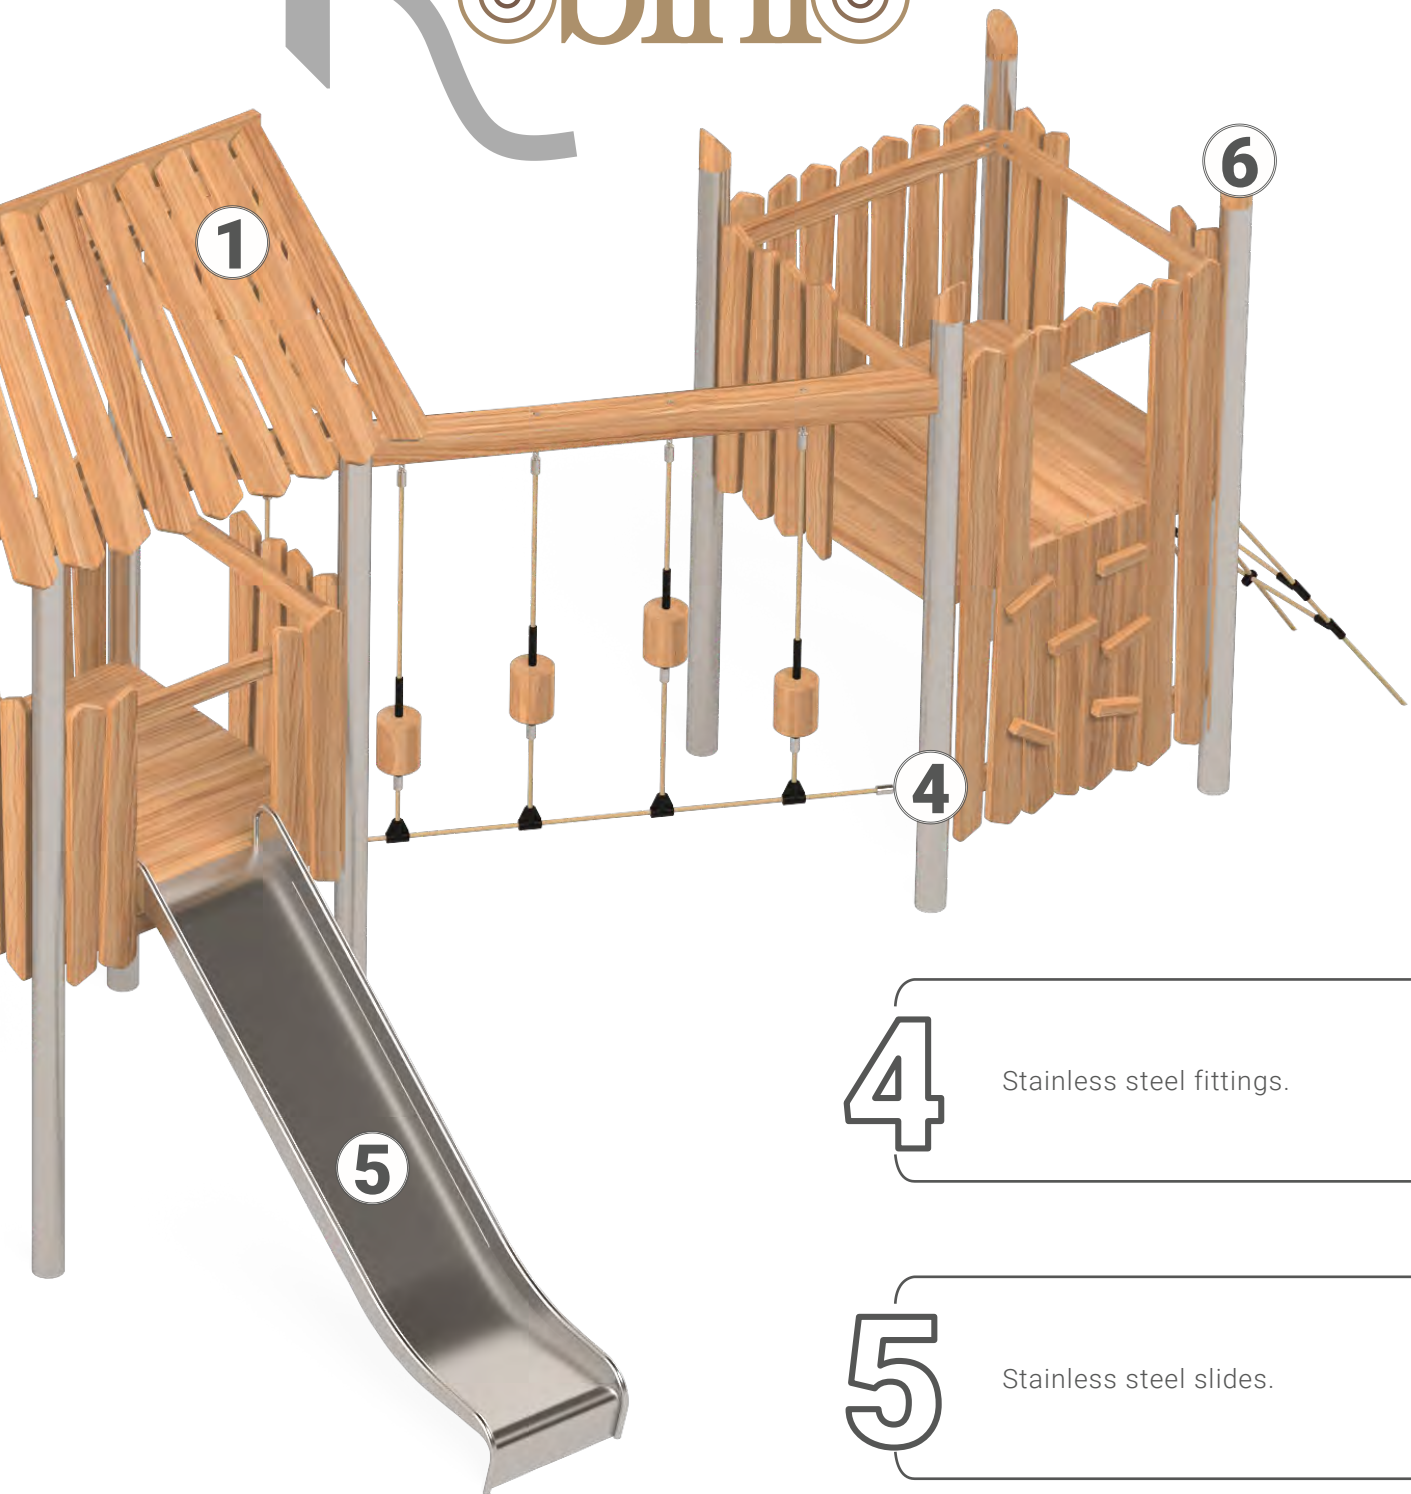

Collection Robini

4

Stainless steel fittings.

5

Stainless steel slides.

6

Characteristic, bevelled pole ends.